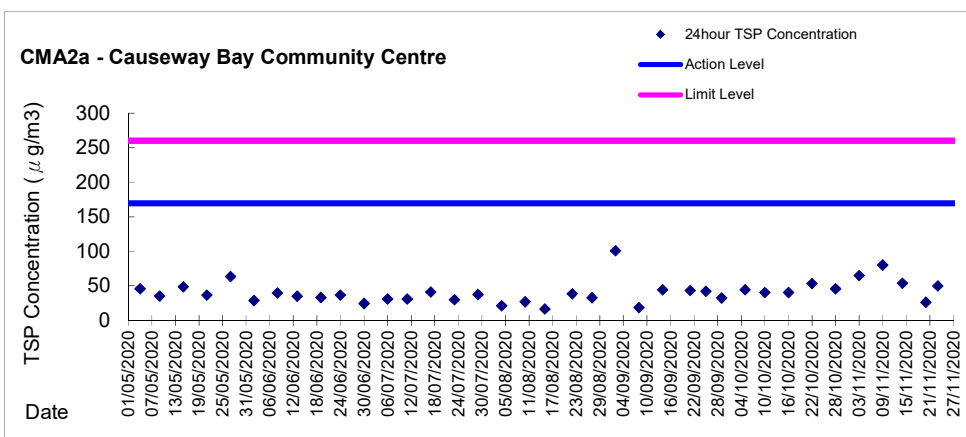

Graphic Presentation of 1 hour TSP Result

Graphic Presentation of 1 hour TSP Result

Graphic Presentation of 24 hour TSP Result

Graphic Presentation of 24 hour TSP Result