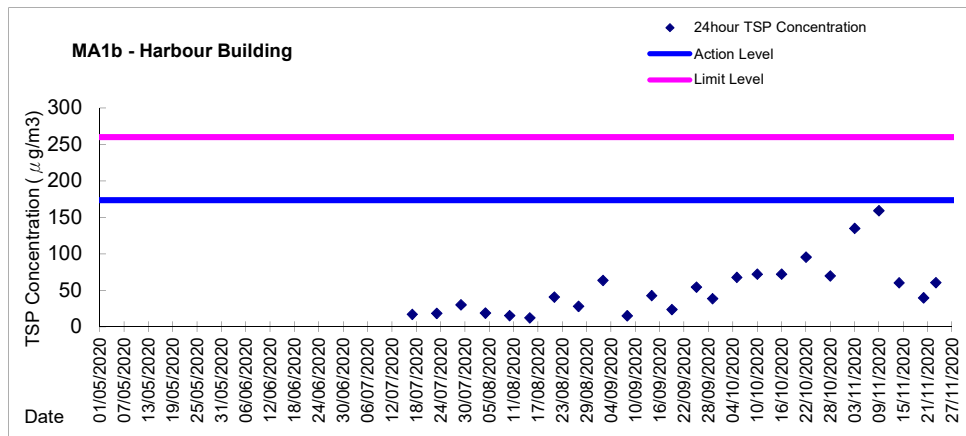

Graphic Presentation of 1 hour TSP Result

Graphic Presentation of 1 hour TSP Result

Graphic Presentation of 24 hour TSP Result

Graphic Presentation of 24 hour TSP Result