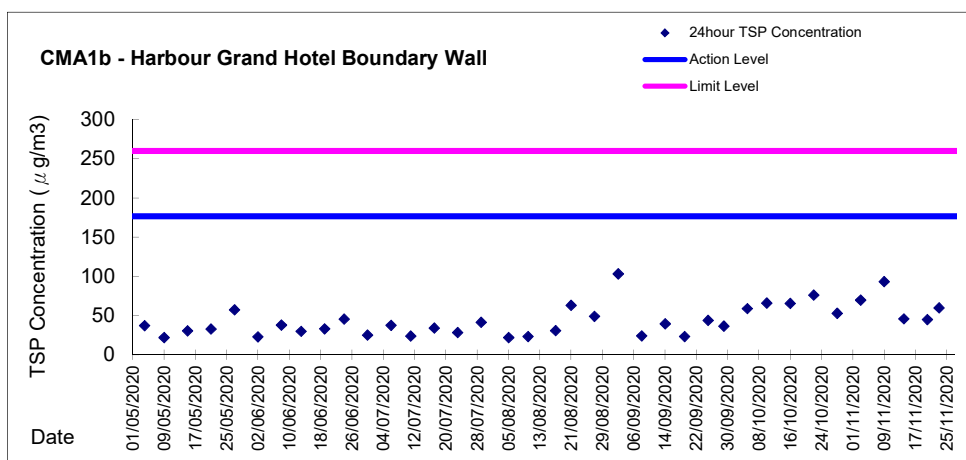

Graphic Presentation of 1 hour TSP Result

Graphic Presentation of 1 hour TSP Result

Graphic Presentation of 24 hour TSP Result

Graphic Presentation of 24 hour TSP Result