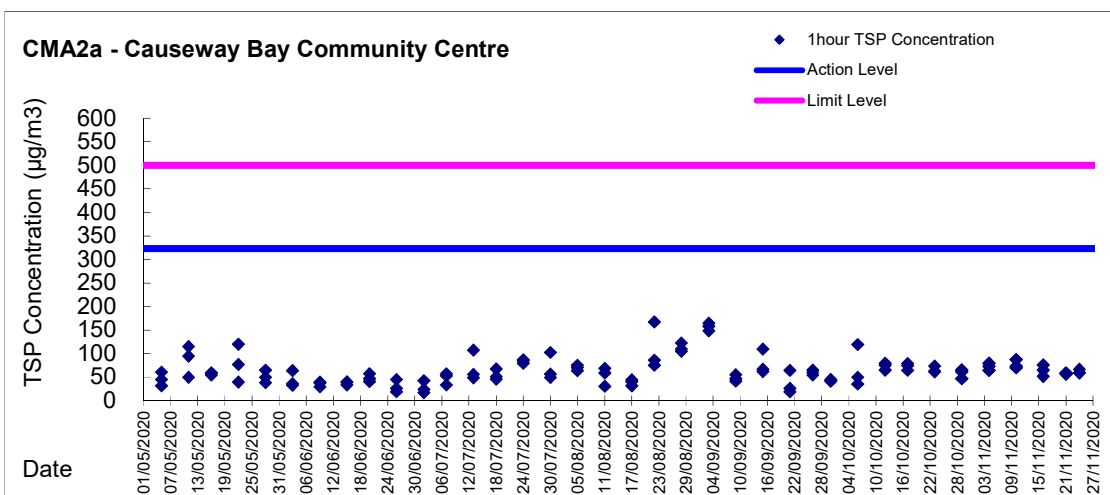

Graphic Presentation of 1 hour TSP Result

Graphic Presentation of 1 hour TSP Result

Graphic Presentation of 24 hour TSP Result

Graphic Presentation of 24 hour TSP Result