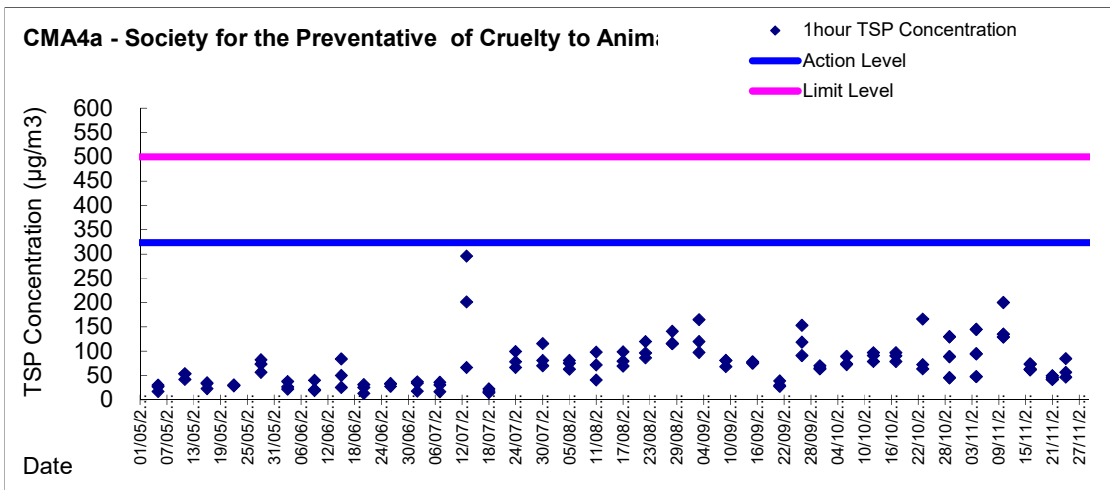

Graphic Presentation of 1 hour TSP Result

Graphic Presentation of 1 hour TSP Result

Graphic Presentation of 24 hour TSP Result

Graphic Presentation of 24 hour TSP Result