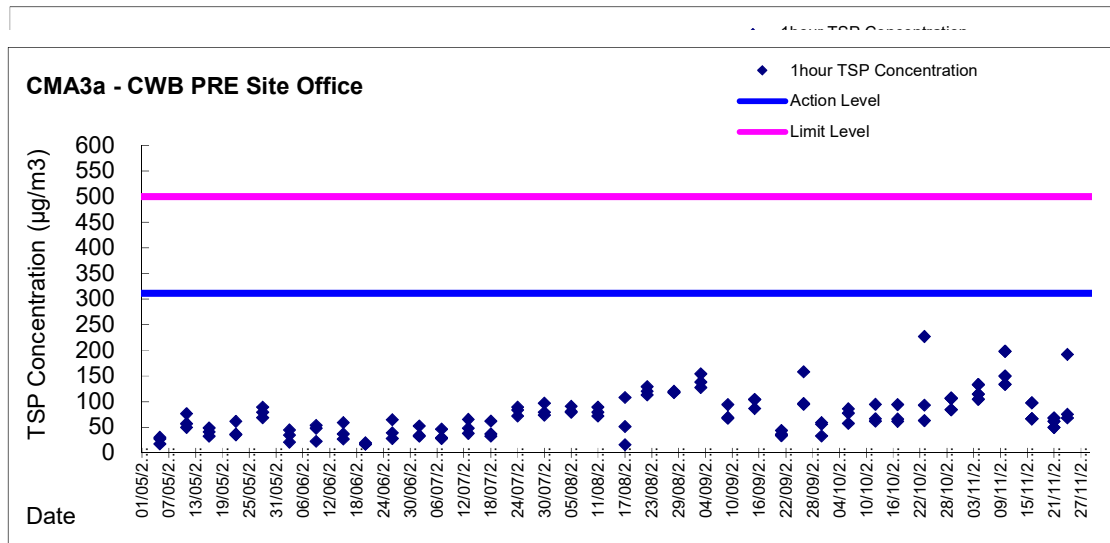

Graphic Presentation of 1 hour TSP Result

Graphic Presentation of 1 hour TSP Result

Graphic Presentation of 24 hour TSP Result

Graphic Presentation of 24 hour TSP Result