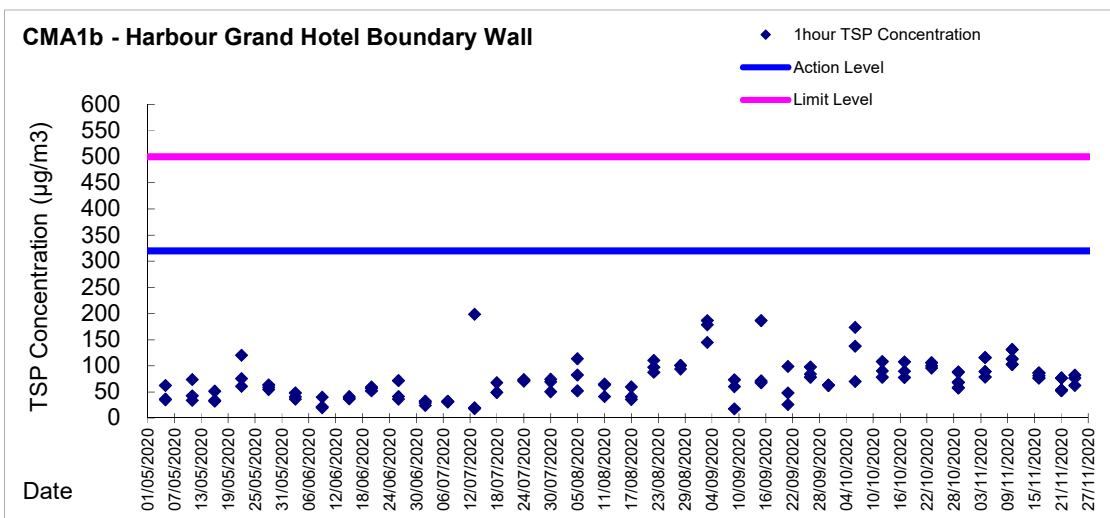

Graphic Presentation of 1 hour TSP Result

Graphic Presentation of 1 hour TSP Result

Graphic Presentation of 24 hour TSP Result

Graphic Presentation of 24 hour TSP Result