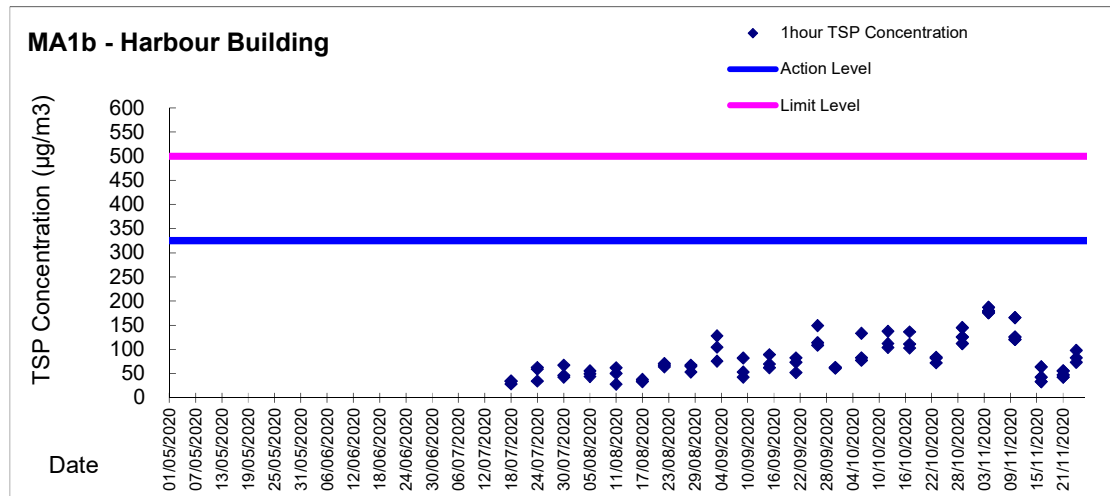

Graphic Presentation of 1 hour TSP Result

Graphic Presentation of 1 hour TSP Result

Graphic Presentation of 24 hour TSP Result

Graphic Presentation of 24 hour TSP Result